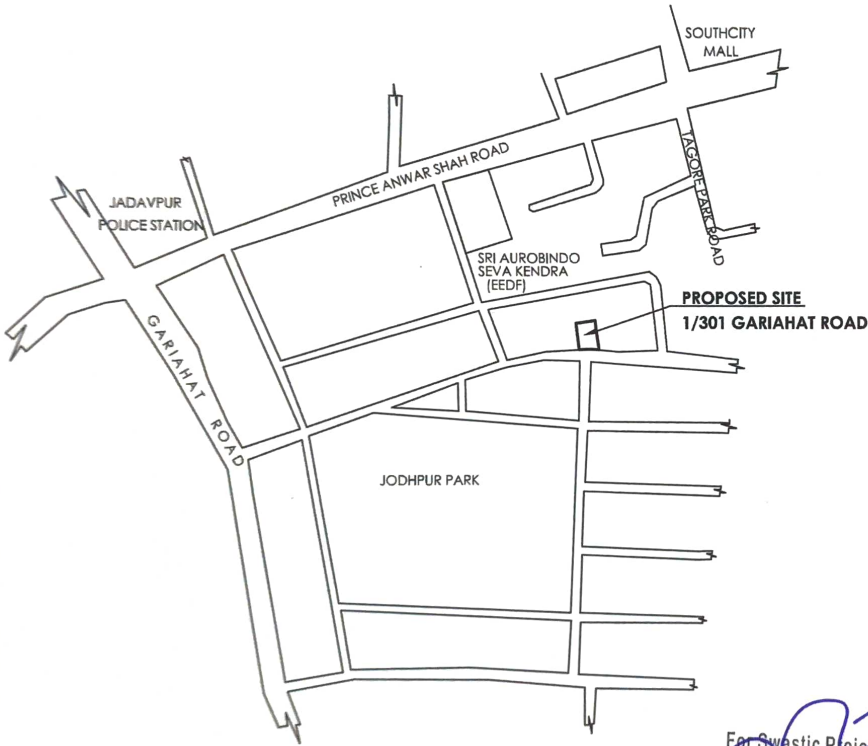

**SITE PLAN & LOCATION PLAN OF RESIDENTIAL BUILDING AT-1/301 GARIAHAT ROAD, KOLKATA- 700 068, WARD NO.- 93, BOROUGH - X , P.S. - LAKE.**

**LOCATION PLAN**  
**SCALE-1:4000**

**SITE PLAN**  
**SCALE-1:600**