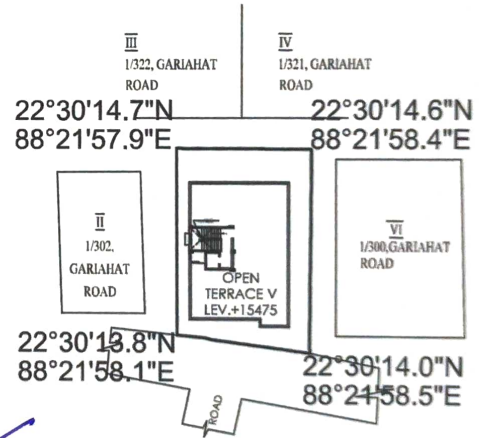

**SITE PLAN & LOCATION PLAN OF RESIDENTIAL BUILDING AT-1/301 GARIAHAT ROAD, KOLKATA- 700 068, WARD NO.- 93, BOROUGH - X , P.S. - LAKE.**

**LOCATION PLAN**  
**SCALE-1:4000**

**SITE PLAN**  
**SCALE-1:600**